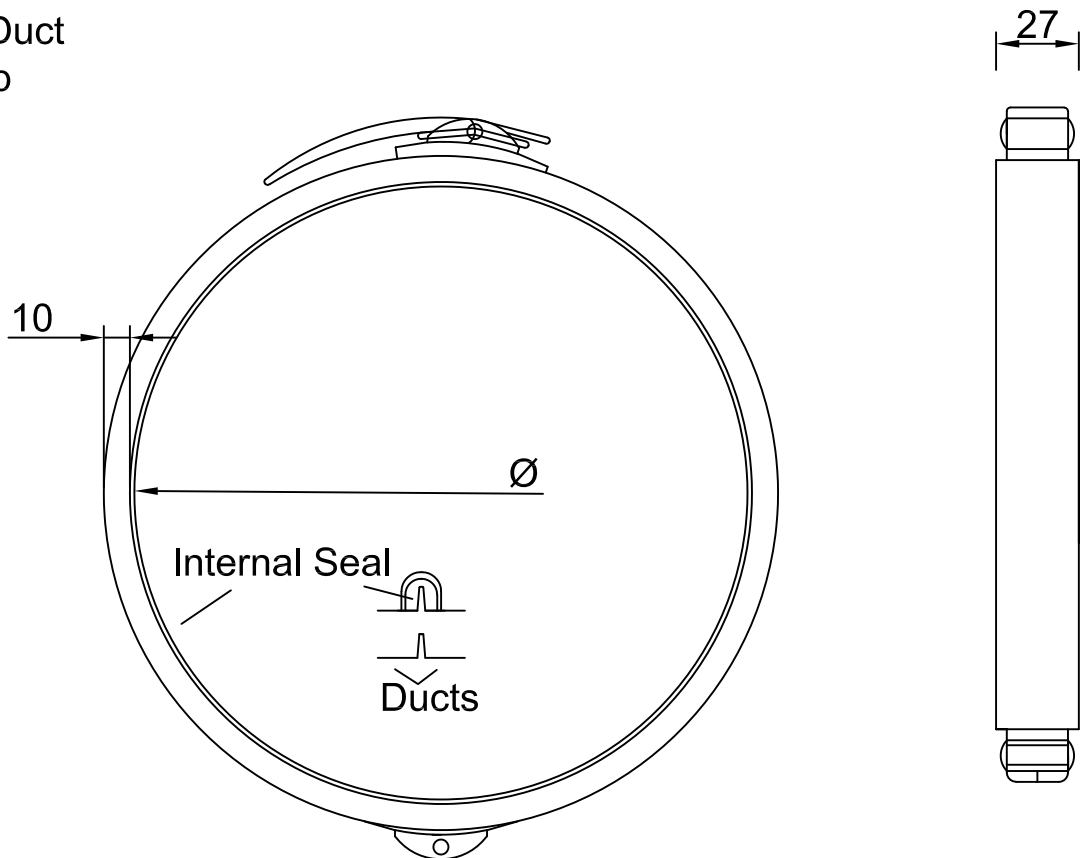

Express Duct
Quick Clip

www.ducting-express.co.uk

Designed to provide a smoother internal bore & simply clip the components together, Express Duct will save time on installation & make replacing parts simple. This ducting can be easily dismantled for cleaning purposes & replacing worn parts. The use of the quick clamps reduces leakage, this results in improved airflow.