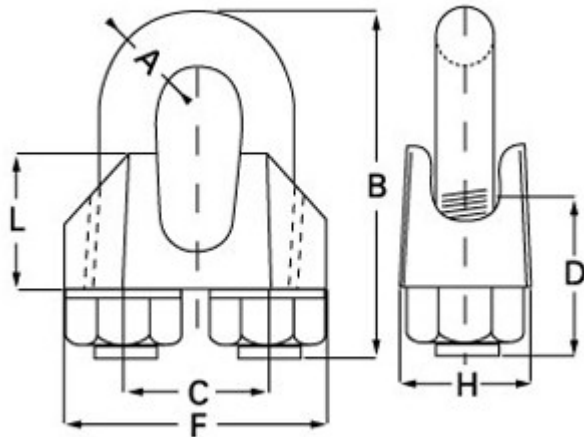

DIN-741 Galvanised Wire Rope Grips

Product Specifications

| Dia mm | A mm | B mm | C mm | D mm | F mm | H mm | L mm | Weight kgs/100 | Part Code |
|--------|------|------|------|------|------|------|------|----------------|-----------|
| 3 | 4 | 20 | 9 | 12 | 21 | 10 | 10 | 1.4 | WRE0601 |
| 5 | 5 | 24 | 11 | 13 | 23 | 11 | 10 | 1.5 | WRE0602 |
| 6.5 | 5 | 28 | 13 | 15 | 26 | 12 | 11 | 2.1 | WRE0603 |
| 8 | 6 | 34 | 16 | 19 | 30 | 14 | 15 | 4.1 | WRE0604 |
| 10 | 8 | 42 | 19 | 22 | 34 | 18 | 17 | 6.8 | WRE0605 |
| 13 | 10 | 55 | 24 | 30 | 42 | 23 | 21 | 11.0 | WRE0606 |
| 16 | 12 | 63 | 29 | 33 | 50 | 26 | 26 | 21.0 | WRE0607 |
| 19 | 12 | 75 | 32 | 38 | 54 | 29 | 30 | 28.0 | WRE0608 |
| 22 | 14 | 85 | 37 | 44 | 61 | 33 | 34 | 40.0 | WRE0609 |
| 26 | 14 | 95 | 41 | 45 | 65 | 35 | 37 | 44.0 | WRE0610 |
| 30 | 16 | 110 | 48 | 50 | 74 | 37 | 43 | 60.0 | WRE0611 |
| 34 | 16 | 120 | 52 | 55 | 80 | 42 | 50 | 85.0 | WRE0612 |
| 40 | 16 | 140 | 58 | 60 | 88 | 45 | 55 | 104.0 | WRE0613 |