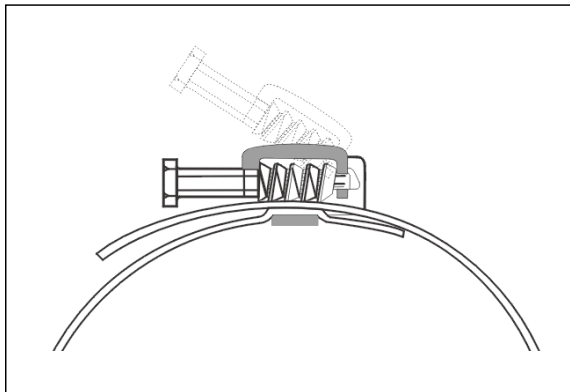

ducting express

Flexible Duct Accessories

Speed Clamp

Preformed Speed Clamps

*Made of stainless steel strip, with suitably profiled edges preventing duct damage during fixing.

*Ideal for all types of flexible duct and suitable for different size with different length strip.

Material Thickness: 0.6mm±0.02

Material Width: 8.7mm±0.1

Type	Max. Dia
SCP090-----	060-090mm
SCP110-----	060-110mm
SCP135-----	060-135mm
SCP165-----	060-165mm
SCP180-----	060-180mm
SCP215-----	060-215mm
SCP270-----	060-270mm
SCP325-----	060-325mm
SCP380-----	060-380mm
SCP440-----	060-440mm
SCP525-----	060-525mm
SCP630-----	060-660mm