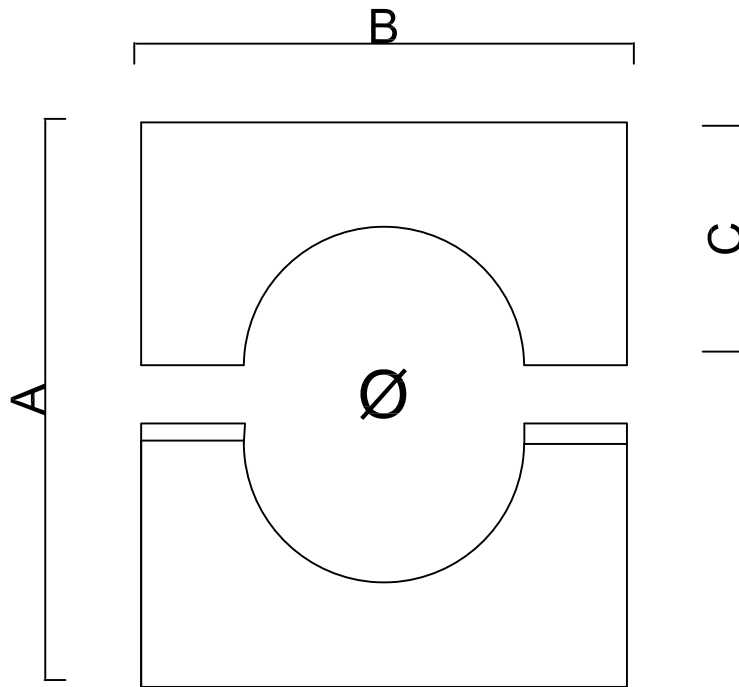

ducting express

	Duct Work Construction to DW/144			Galvanised Steel
	Cloaking plates		C	
	A	B		
80 Ø	418mm	418mm	209mm	0.8mm
100 Ø	410mm	410mm	205mm	0.8mm
125 Ø	435mm	435mm	217mm	0.8mm
150 Ø	465mm	465mm	324mm	0.8mm
160 Ø	465mm	465mm	324mm	0.8mm
180 Ø	460mm	460mm	230mm	0.8mm
200 Ø	510mm	510mm	255mm	0.8mm
224 Ø	530mm	530mm	265mm	0.8mm
250 Ø	560mm	560mm	280mm	0.8mm
280 Ø	610mm	610mm	305mm	0.8mm
300 Ø	610mm	610mm	305mm	0.8mm
315 Ø	625mm	625mm	312mm	0.8mm
350 Ø	640mm	640mm	320mm	0.8mm
400 Ø	710mm	710mm	358mm	0.8mm
450 Ø	760mm	760mm	380mm	0.8mm
500 Ø	915mm	915mm	458mm	0.8mm
560 Ø	970mm	970mm	485mm	0.8mm
600 Ø	1015mm	1015mm	508mm	0.8mm
630 Ø	1015mm	1015mm	508mm	0.8mm
710 Ø	1015mm	1015mm	508mm	0.8mm