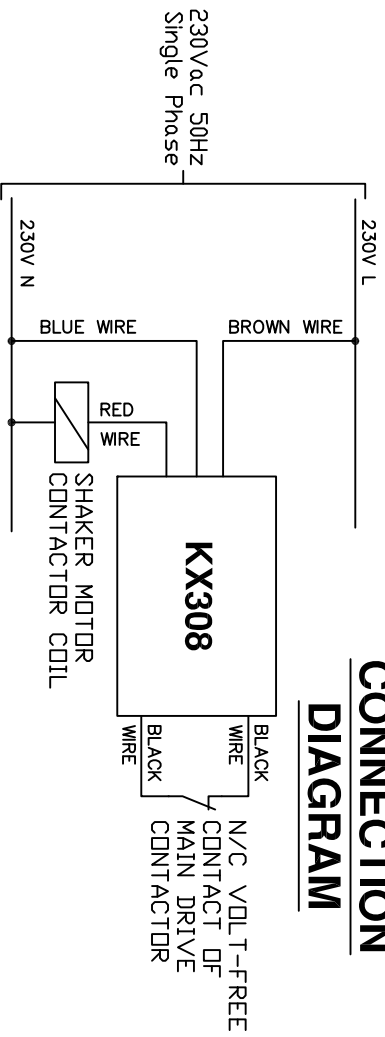

CONNECTION DIAGRAM

ALL DIMENSIONS IN MILLIMETRES
 THIRD ANGLE PROJECTION

Part No:	KX308/230	
Title:	KX308 - 230V AUTOSHAKER/REGEN TIMER GENERAL ARRANGEMENT	
Issue	A	PRELIMINARY
Drawn:	JCA	11.05.04
Checked:	/	/
Appd:	/	/
CADFile:	ASHAKER\308230A	Plot Date: 11.05.04
Dwg. No.	3082301	
Sheet	1 of 1	
Rev.	A	